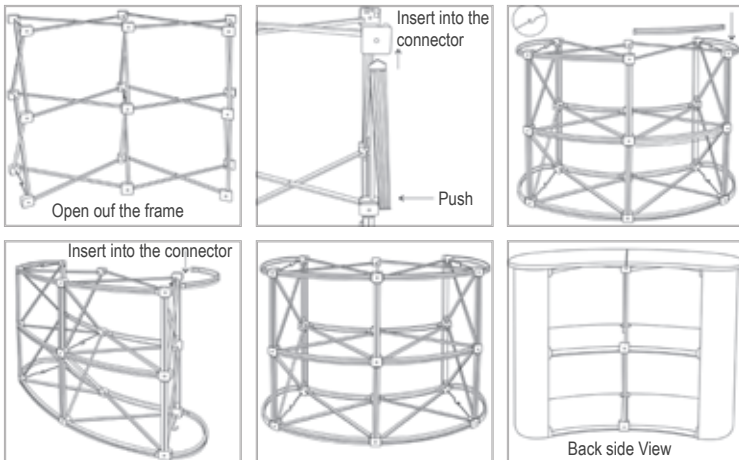

Portable tables and counters for trade shows

Pop Up Counter

Item No: SIC-PU-C
Material: Aluminum, Steel
Color: Silver
Graphic Size: 94.5*196.6cm
N.W.: 12.5kg
G.W.: 16.0kg
Packing: 1pc/ctn, 103*16*68cm, 16kg

Price: $102