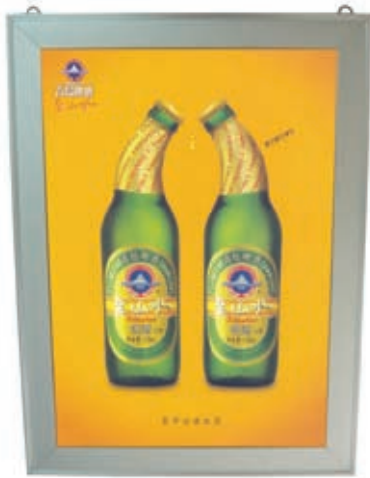

**Price: \$5.9**

POP&Exhibit Displays

Slim LED light box

**LB-LED-AC Series LED Super Slim Light Box**

- ◆ Super slim, thickness is only 8mm
- ◆ Elaborate design, durable and delicate
- ◆ LED lighting, mild and soft, comfortable for eyes, long life-span
- ◆ Energy saving, adopting LED light source which is power saving
- ◆ Even brightness, high-quality light guide panel distributes light evenly