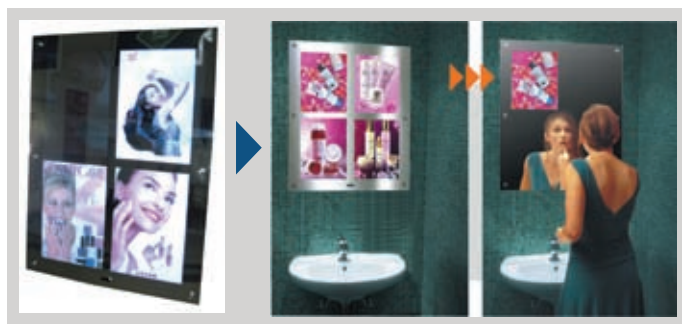

Specifications

Model	Overall Size	Graphic Size	Viewable Size	MOQ	Unit Price
MLB-CY-SG4	685*510*50mm	594*420mm	297*210mm (4pcs)	12pcs	$140