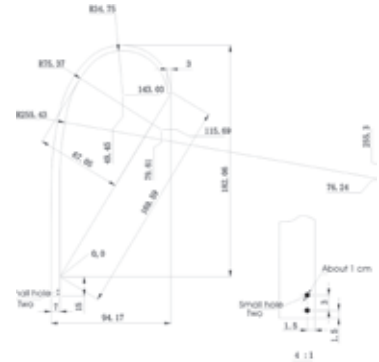

Flag banner stand

Flying Banner with X Foot for Indoor

Item No: SIC-FB-C-S/M/L
Material: Pole Painting, Zinc/Aluminum, ABS
Color: Chrome
N.W.: 4.34/3.66/3.09kg
G.W.: 5.46/4.77/3.96kg
Packing(L*W*H): 5pcs/ctn, 47*19*122cm, 29.02kg
5pcs/ctn, 47*19*122cm, 25.58kg
5pcs/ctn, 47*19*102cm, 21.38kg

Price: $44/$45.5/$50

Flying Banner with Pin Foot for Outdoor

Item No: SIC-FB-P-S/M/L
Material: Pole Painting, Aluminum, Steel
Color: Chrome
N.W.: 2.01/1.58/1.45kg
G.W.: 3.12/2.69/2.32kg
Packing(L*W*H): 5pcs/ctn, 47*19*122cm, 17.30kg
5pcs/ctn, 47*19*122cm, 15.16kg
5pcs/ctn, 47*19*102cm, 13.15kg

Price: $37.5/$43.2/$44.3

POP&Exhibit Displays