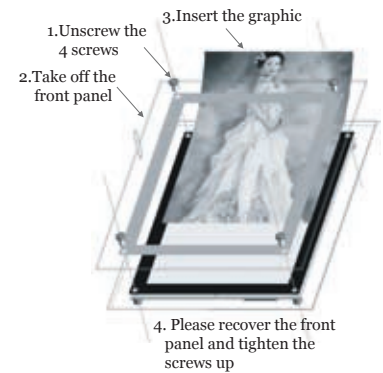

Specifications

Model	LB-LED-CA-A1	LB-LED-CA-A2	LB-LED-CA-A3	LB-LED-CA-A4
Overall Size	702*949mm	510*684mm	398*521mm	281*368mm
Graphic Size	594*841mm	420 *594mm	297*420mm	210 *297mm
Viewable Size	574*821mm	410*584mm	287*410mm	200*287mm
Thickness	8mm	8mm	8mm	8mm
MOQ	12pcs	12pcs	20pcs	20pcs
Unit Price	$120	$72	$45	$31