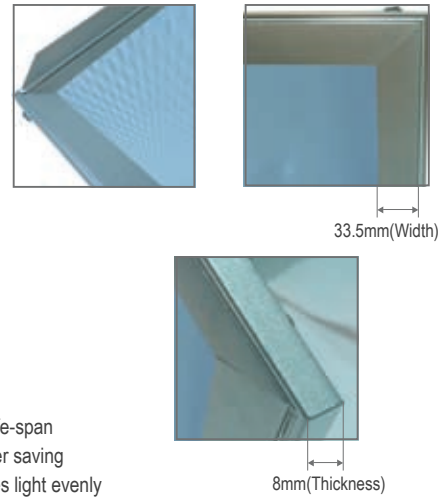

**Price: \$5.9**

POP&Exhibit Displays

Slim LED light box

**LB-LED-AC Series LED Super Slim Light Box**

- ◆ Super slim, thickness is only 8mm
- ◆ Elaborate design, durable and delicate
- ◆ LED lighting, mild and soft, comfortable for eyes, long life-span
- ◆ Energy saving, adopting LED light source which is power saving
- ◆ Even brightness, high-quality light guide panel distributes light evenly