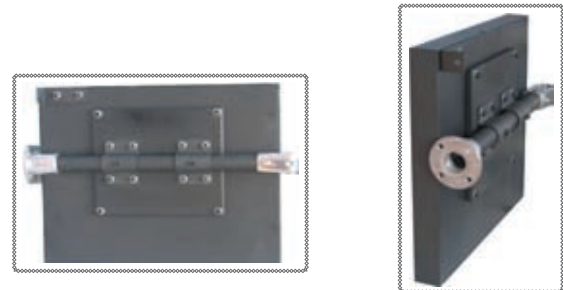

Specifications

Model	Size	Product Size	Resolution	MOQ	Unit Price
ADP-LCD-BA1503	15 inch	520*320*40mm	1024*768	12pcs	$288
ADP-LCD-BA1703	17 inch	398*375*45mm	1280*1024	12pcs	$329
ADP-LCD-BA1903	19 inch	471*390*42mm	1280*1024	12pcs	$345