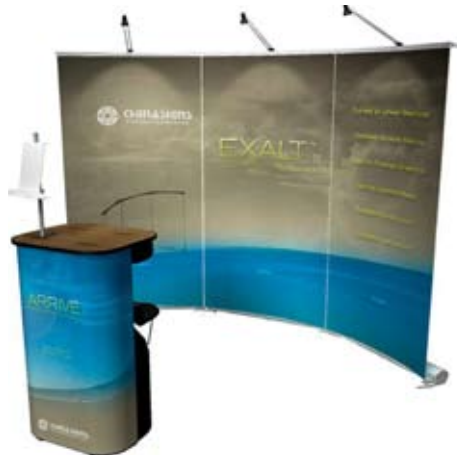

Exalt™ Banner Stand curved backwall

Item No: SIC-SC1382
Graphic Size(W*H): 100.8*214.6cm
3-unit Back Wall(W*H): 284.5cm*214.6cm
Case Size: 53*40*113cm
N.W.: 26kg
G.W.: 32kg
Color: Silver

Price: $728