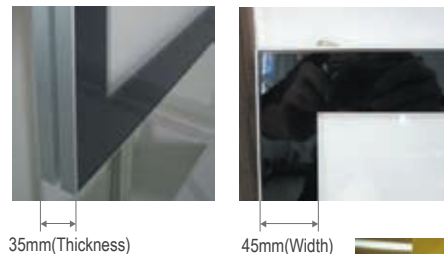

Specifications

Model	LB-LED-KST-4060	LB-LED-KST-5070	LB-LED-KST-6091	LB-LED-KST-8612
Overall Size	400*600mm	500*700mm	600*910mm	860*1210mm
Graphic Size	350*550mm	450*650mm	550*860mm	810*1160mm
Viewable Size	320*520mm	420*620mm	520*830mm	780*1130mm
Thickness	35mm	35mm	35mm	35mm
Frame Width	45mm	45mm	45mm	45mm
MOQ	12pcs	12pcs	10pcs	10pcs
Unit Price	$67	$93	$139	$181