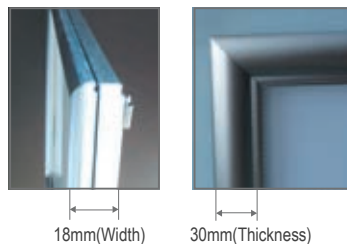

Specifications

Model	LB-LED-AA-A1	LB-LED-AA-A2	LB-LED-AA-A3	LB-LED-AA-A4
Overall Size	627*874mm	453 *627mm	330*453mm	243 *330mm
Graphic Size	594*841mm	420 *594mm	297*420mm	210 *297mm
Viewable Size	584*831mm	410*584mm	287*410mm	200*287mm
Thickness	18mm	18mm	18mm	18mm
Frame Width	30mm	30mm	30mm	30mm
MOQ	12pcs	12pcs	24pcs	24pcs
Unit Price	$117	$66	$46	$36