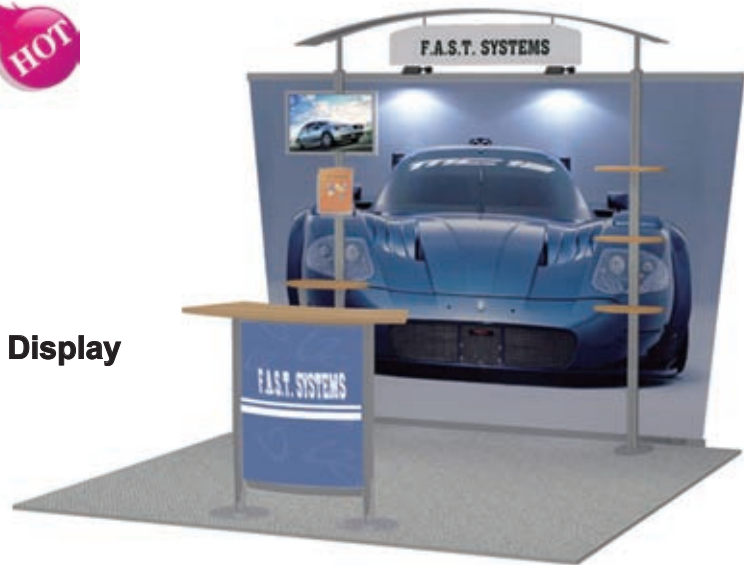

Display booth stand system

250*250*38cm Display Booth Stand

Item No: BR50S-A.
Material: Aluminum-alloy
Product Size: 250*250*38cm
N.W.: 28kg
G.W.: 31kg
Normal Graphic Size(W*H): 250*250cm
Packing(L*W*H): 13.5 *171.5 *41cm/1pc

Price: $239

10*10(feet) Fast Exhibition Trade Show Display

Item No: FS-EX33001
Materials: Aluminum-alloy
Product Size(W*H*D): 300*258*59cm
Graphic Size(W*H): 222*212cm
Package(L*W*H): 142*74*34.2cm/Wheeled molded case
G.W: 80.60kg

Price: $1,475

10*20(Feet) Fast Exhibit Kit Trade Show Display

Item No: FS-EX36001
Materials: Aluminum-alloy
Product Size(W*H*D): 600*258*59cm
Graphic Size(W*H): Main graphic: 182*212cm
Vice graphic: 138*216cm
L&R graphic: 40*212cm
Package(L*W*H): 142*74*34.2cm/Wheeled molded case
G.W: 116.50kg

Price: $2,446