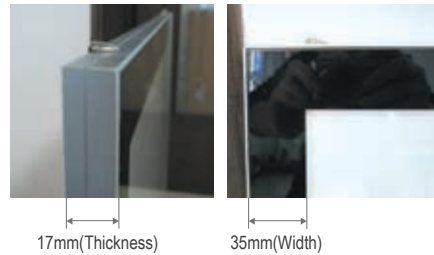

Specifications

Model	LB-LED-KDL-A1	LB-LED-KDL-A2	LB-LED-KDL-A3	LB-LED-KDL-A4
Overall Size	644*891mm	470*644mm	347*470mm	260*347mm
Graphic Size	608*855mm	434*608mm	311*434mm	224*311mm
Viewable Size	568*815mm	394*568mm	271*394mm	184*271mm
Thickness	17mm	17mm	17mm	17mm
Frame Width	35mm	35mm	35mm	35mm
MOQ	12pcs	12pcs	24pcs	24pcs
Unit Price	$143	$86	$59	$45